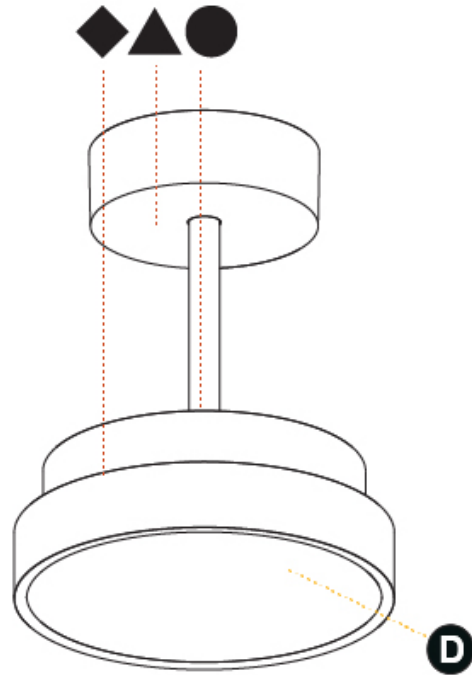

SIGN DIVA TUBE KORONA SUSPENSION

A300024-

PROJECT
TYPE
SPECIFIER
QUANTITY
DATE

A