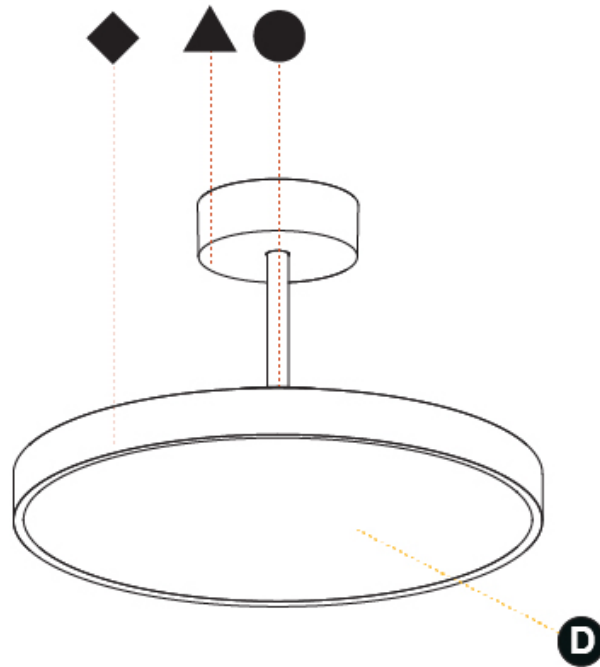

SIGN DIVA TUBE KORONA SUSPENSION

A300026-

PROJECT _____

TYPE _____

SPECIFIER _____

QUANTITY _____

DATE _____