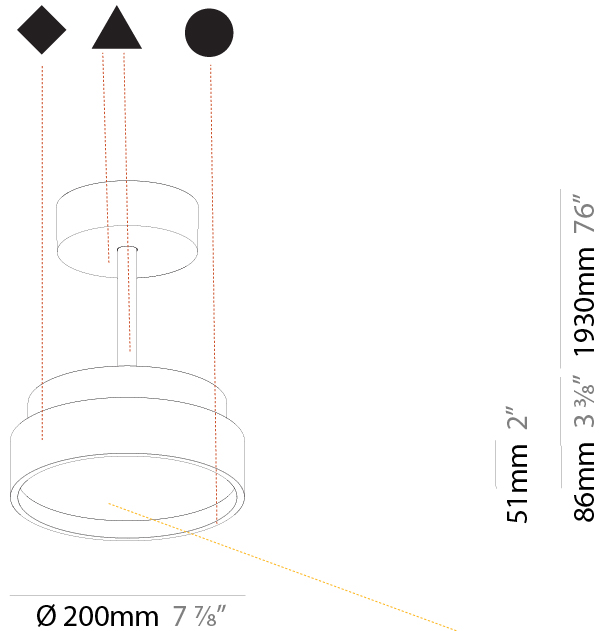

GENERAL

Series: Sign Diva Tube
Subseries: Sign Diva Tube Korona
Brand: Prolicht
Division: Architectural
Mounting Type: Suspension
Mounting Location: Ceiling
Subcategory: Pendant

PHYSICAL

Shape: Round
Diameter (mm): 200
Diameter (in): 7 7/8"
Height (mm): 86
Height (in): 3 3/8"
Max. Overall Height (mm): 2016
Max. Overall Height (in): 79 3/8"
Light Distribution: Direct
Weight (kg): 1.789
Weight (lbs): 3.944
Diffuser: PMMA - Opal / Micro-Prism / Sparkling Secret / Vintage Industrial
Fixture Finish: SSR / BKV / CWI / CRY / HAB / UFT / ITA / RUA / FTG / MYG / LOD / PUS / FRO / FUP / KIA / POP / BLS / SPG / MEY / GOH / GUM / CHC / COM / ABZ / JAG / OBR / MOS / ROR
Fixture Material: Extruded Aluminum / Steel

ELECTRICAL

Lamp Type: LED (Zhaga Standard)
Input Wattage (W): 10
Dimming: Tri-Mode (Non-Dimming and Phase Dimming (120Vac only) and 0-10V Dimming)
Driver Included: Yes
Driver Location: Integrated
Driver Type: Constant Current - Universal
Driver Class: Class 2
Input Voltage (V): 120 - 277
Constant Current (MA): 350

LED

Color Temperature (°K): 2700 / 3000 / 3500 / 4000
Max. Delivered Lumen (lm): 836 / 895 / 903 / 921
Nominal Lumen (lm): 1280 / 1370 / 1382 / 1410
CRI: >90 CRI
Lamp Life (hrs): 50000

OPTICAL

RATINGS AND CERTIFICATIONS

Certified By: Certified for North American Standards
IP rating: IP20