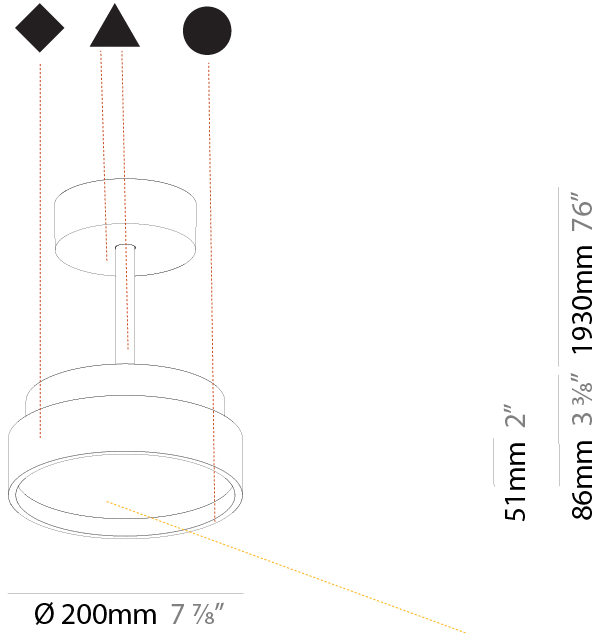

GENERAL

Series: Sign Diva Tube
Subseries: Sign Diva Tube Korona
Brand: Prolicht
Division: Architectural
Mounting Type: Suspension
Mounting Location: Ceiling
Subcategory: Pendant

PHYSICAL

Shape: Round
Diameter (mm): 200
Diameter (in): 7 7/8
Height (mm): 86
Height (in): 3 3/8
Max. Overall Height (mm): 2016
Max. Overall Height (in): 79 3/8
Light Distribution: Direct
Weight (kg): 1.789
Weight (lbs): 3.944
Diffuser: PMMA - Opal / Micro-Prism / Sparkling Secret / Vintage Industrial
Fixture Finish: SSR / BKV / CWI / CRY / HAB / UFT / ITA / RUA / FTG / MYG / LOD / PUS / FRO / FUP / KIA / POP / BLS / SPG / MEY / GOH / GUM / CHC / COM / ABZ / JAG / OBR / MOS / ROR
Fixture Material: Extruded Aluminum / Steel

ELECTRICAL

Lamp Type: LED (Zhaga Standard)
Input Wattage (W): 10
Dimming: Tri-Mode (Non-Dimming and Phase Dimming (120Vac only) and 0-10V Dimming)
Driver Included: Yes
Driver Location: Integrated
Driver Type: Constant Current - Universal
Driver Class: Class 2
Input Voltage (V): 120 - 277
Constant Current (MA): 350

LED

Color Temperature (°K): 2700 / 3000 / 3500 / 4000
Max. Delivered Lumen (lm): 836 / 895 / 903 / 921
Nominal Lumen (lm): 1280 / 1370 / 1382 / 1410
CRI: >90 CRI
Lamp Life (hrs): 50000

OPTICAL

RATINGS AND CERTIFICATIONS

Certified By: Certified for North American Standards
IP rating: IP20